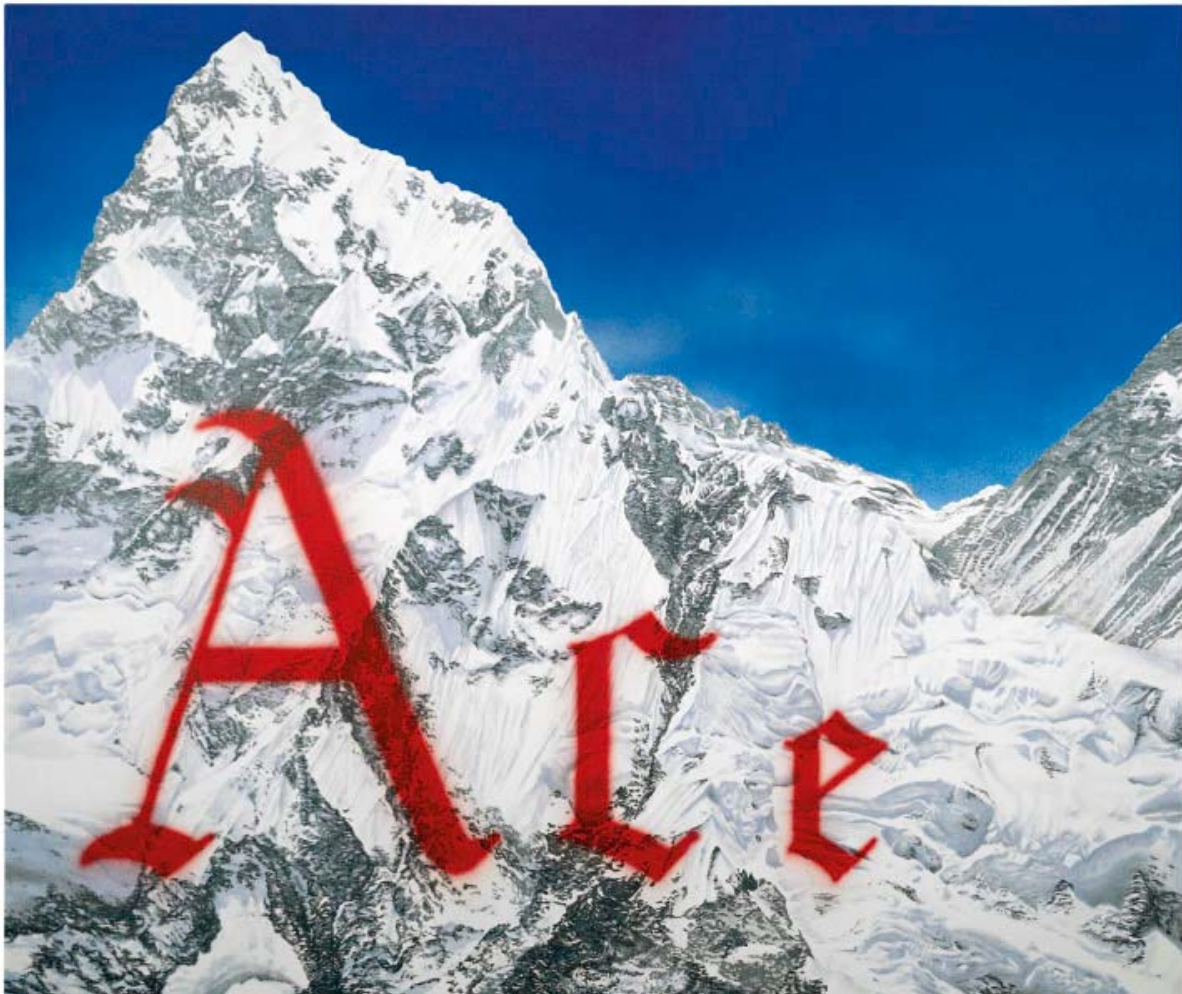

ED RUSCHA (/FEATURED- WORKS)

Home (<http://edruscha.com/>) / Works (<http://edruscha.com/works/>) / Ace

ACE

2000
acrylic on canvas
64 x 76 inches

TERMS & CONDITIONS (/TERMS-AND-CONDITIONS/)