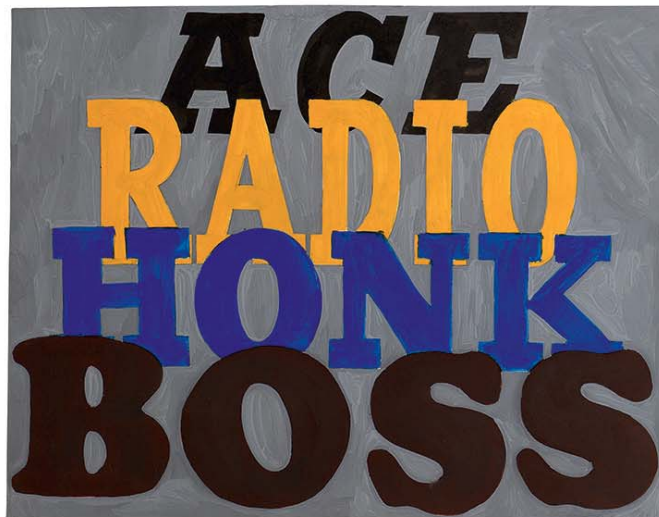

ED RUSCHA (/FEATURED- WORKS)

Home (<http://edruscha.com/>) / Works (<http://edruscha.com/works/>) / Ace

ACE

1961

Oil on paper

7 1/4 x 8 3/4 inches

ED RUSCHA
([HTTP://EDRUSCHA.COM](http://EDRUSCHA.COM)
/FEATURED-
WORKS)

Home (<http://edruscha.com/>) / Works (<http://edruscha.com/works/>) / Ace Radio Honk Boss [#1]

ACE RADIO HONK BOSS [#1]

1961

Oil, tempera, and pencil on paper

15 5/8 x 20 inches

ED RUSCHA
(/FEATURED-
WORKS)

Home (<http://edruscha.com/>) / Works (<http://edruscha.com/works/>) / Ace Radio Honk Boss [#2]

ACE RADIO HONK BOSS [#2]

1961

Tempera and pencil on paper

15 5/8 x 20 1/8 inches

ED RUSCHA
(/FEATURED-
WORKS)