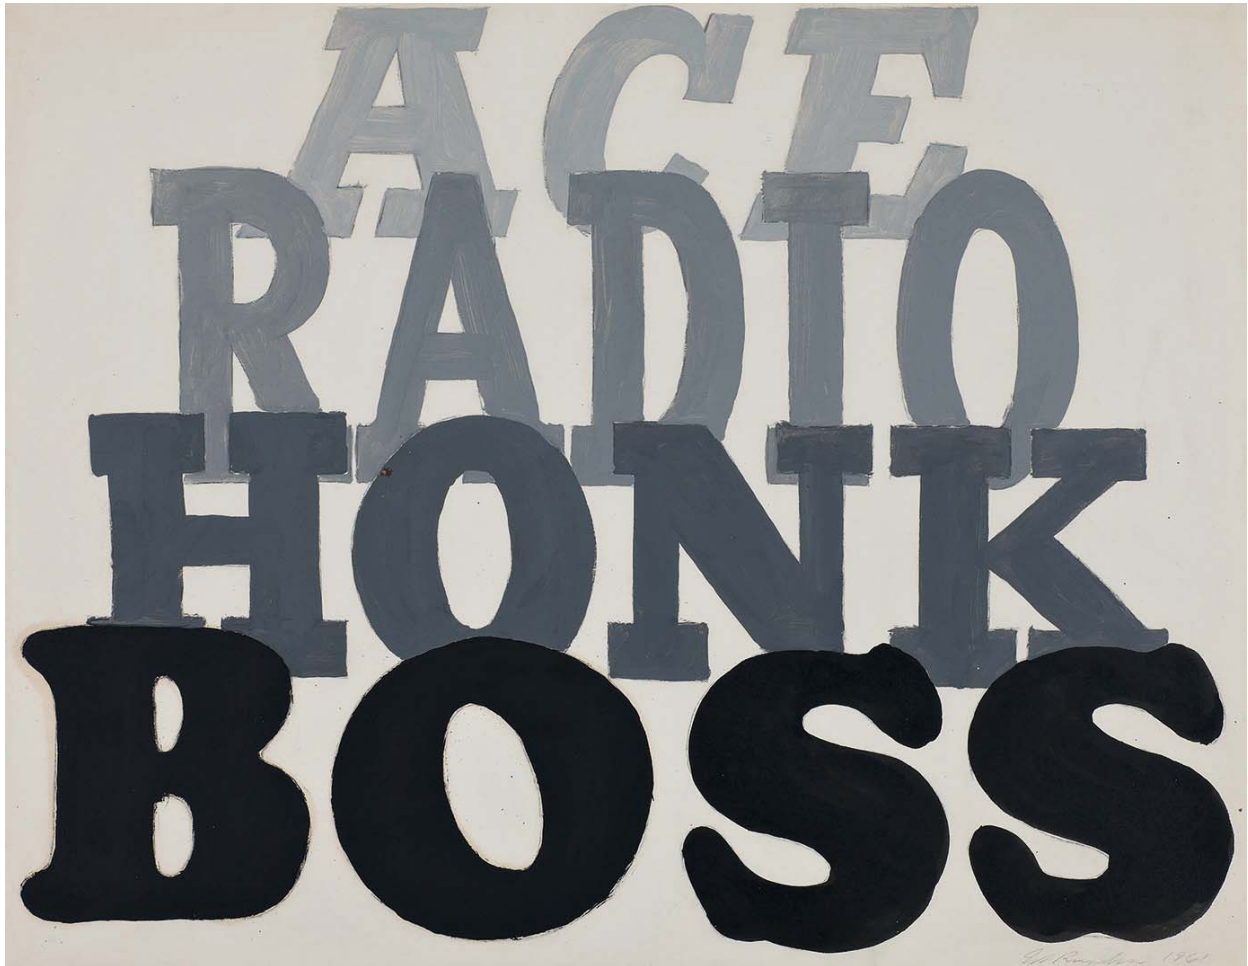

ED RUSCHA (/FEATURED- WORKS)

Home (<http://edruscha.com/>) / Works (<http://edruscha.com/works/>) / Ace

ACE

1961

Oil on paper

7 1/4 x 8 3/4 inches

ED RUSCHA
([HTTP://EDRUSCHA.COM](http://EDRUSCHA.COM)
/FEATURED-
WORKS)

Home (<http://edruscha.com/>) / Works (<http://edruscha.com/works/>) / Ace Radio Honk Boss [#1]

ACE RADIO HONK BOSS [#1]

1961

Oil, tempera, and pencil on paper

15 5/8 x 20 inches

ED RUSCHA
(/FEATURED-
WORKS)

Home (<http://edruscha.com/>) / Works (<http://edruscha.com/works/>) / Ace Radio Honk Boss [#2]

ACE RADIO HONK BOSS [#2]

1961

Tempera and pencil on paper

15 5/8 x 20 1/8 inches

ED RUSCHA
(/FEATURED-
WORKS)